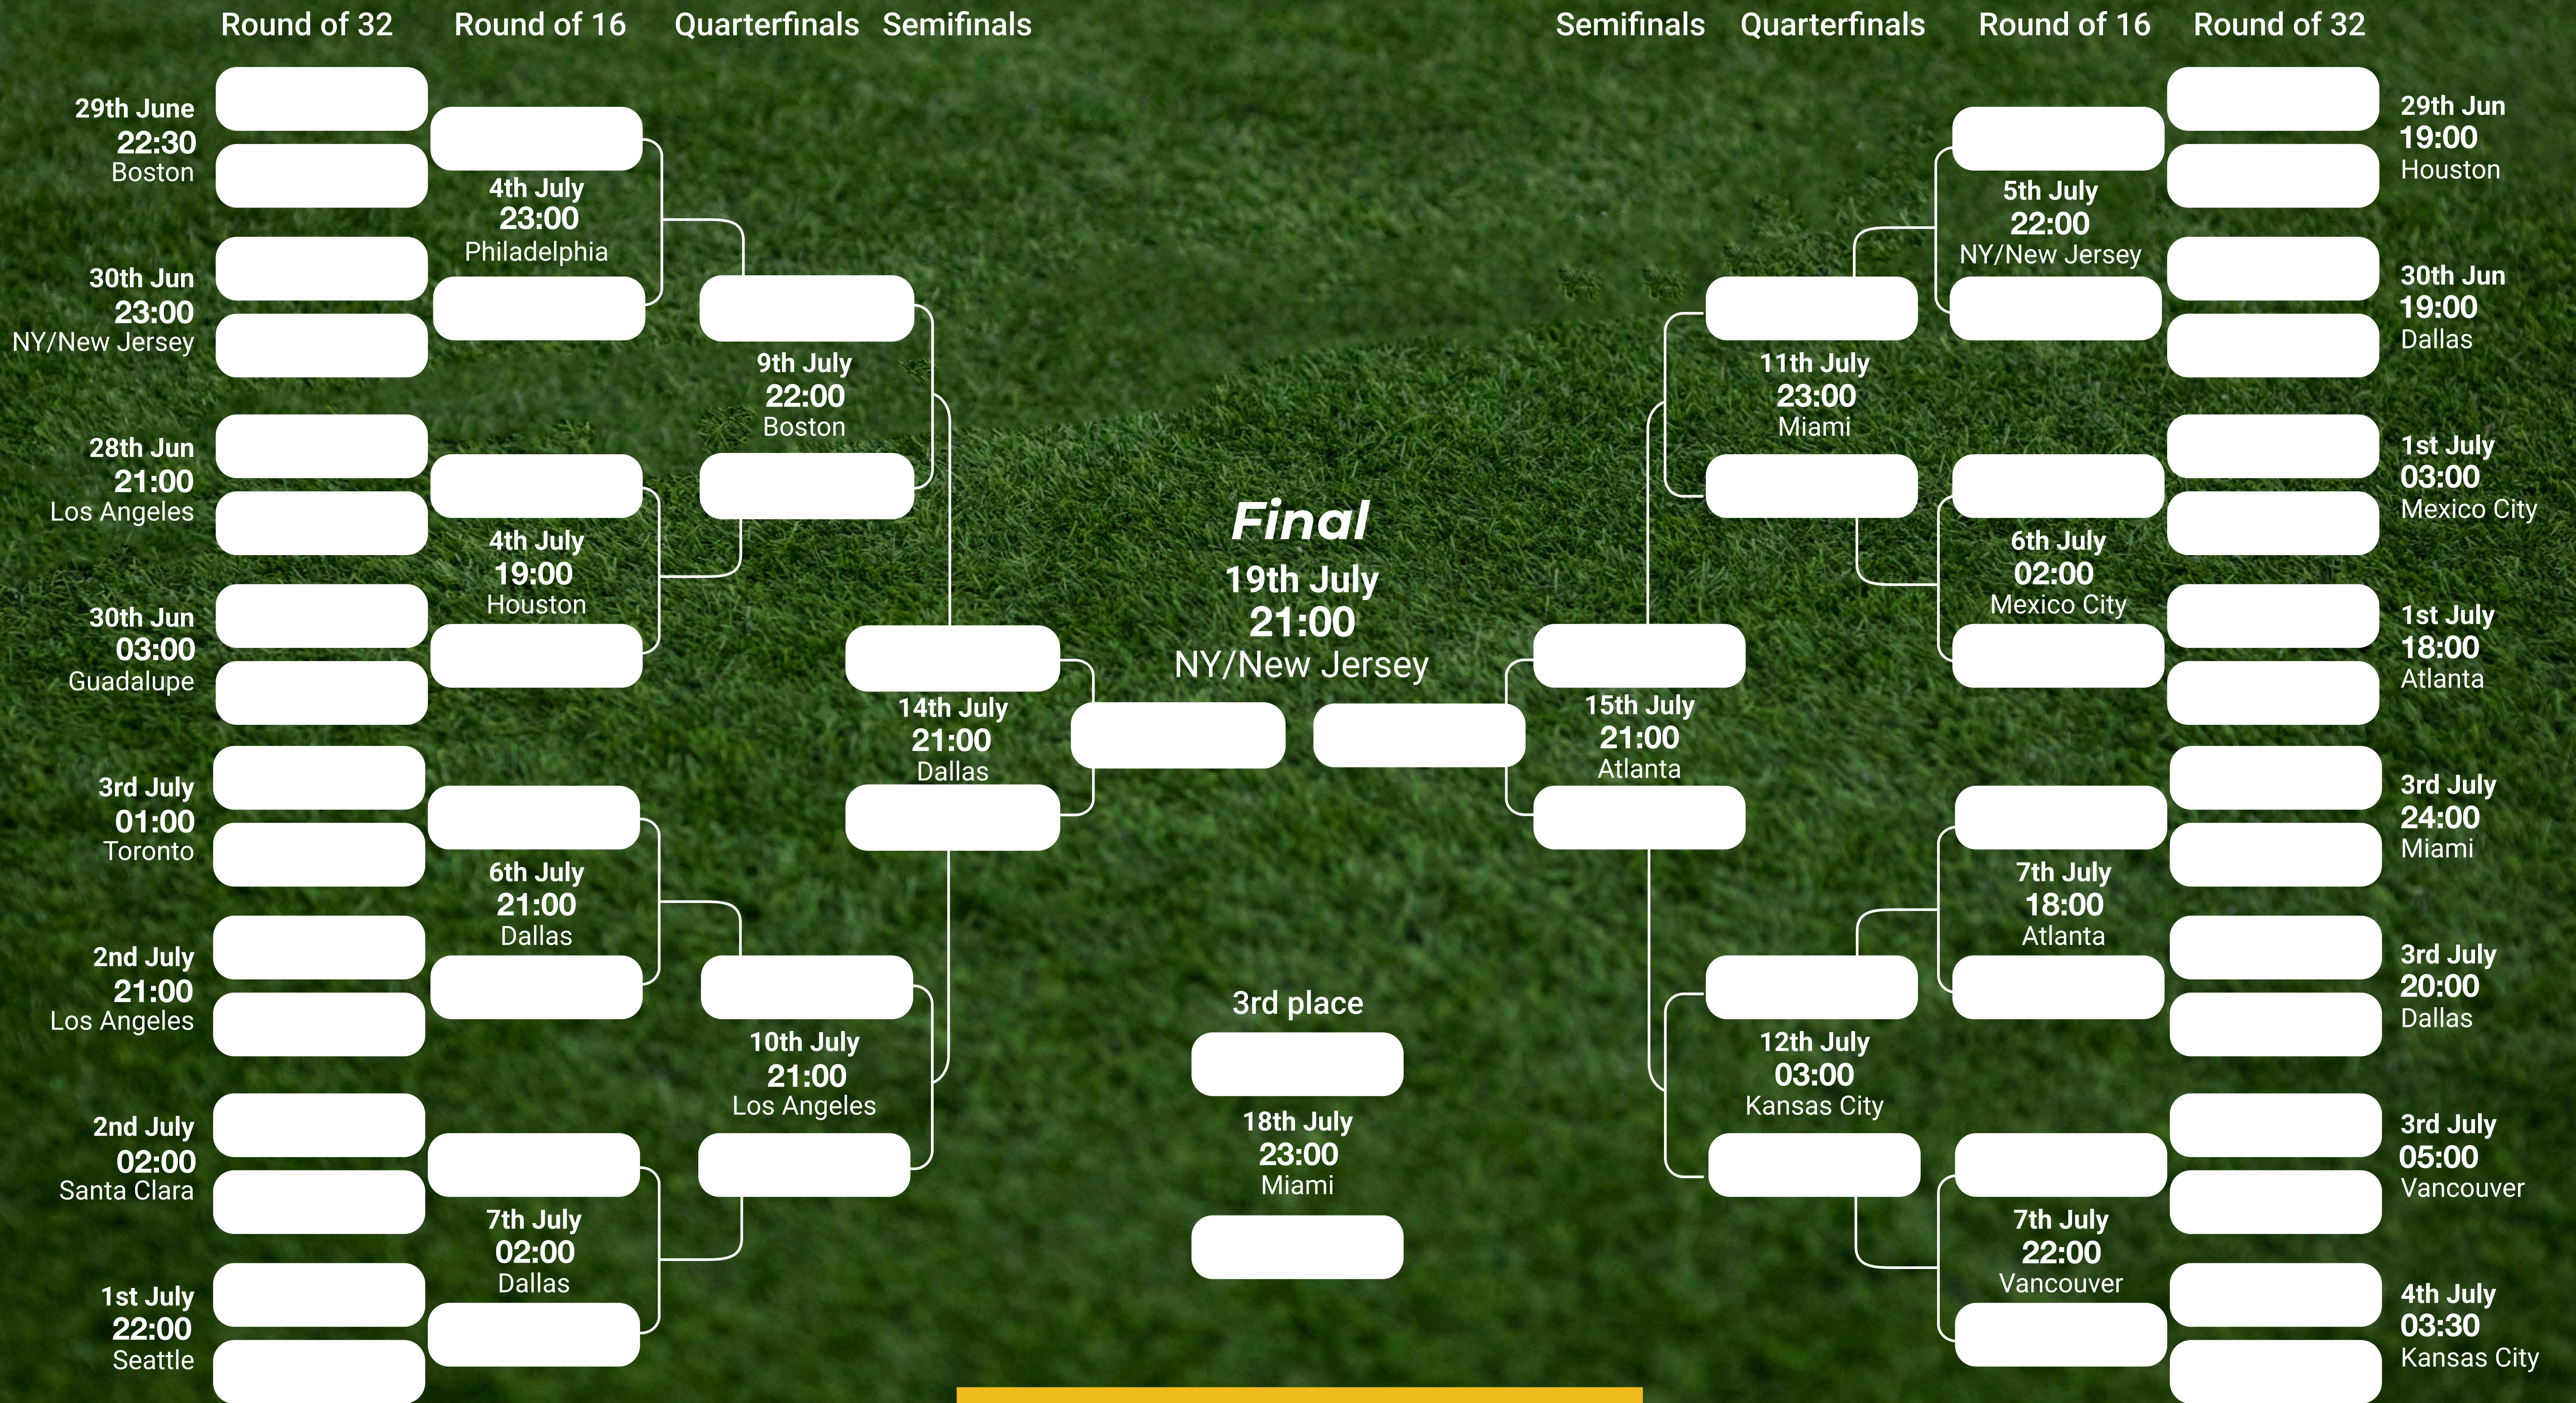

MESÓN BAHIA

RESTAURANT MUSICAL

by Mister Eurovision
RALPH SIEGEL

Matches starting at midnight (00:00) will not be shown.

Reserve
Your Table
Now for the
World Cup!

+34 678 149 219

www.mesonbahia.com

mesonbahia

Meson Bahia